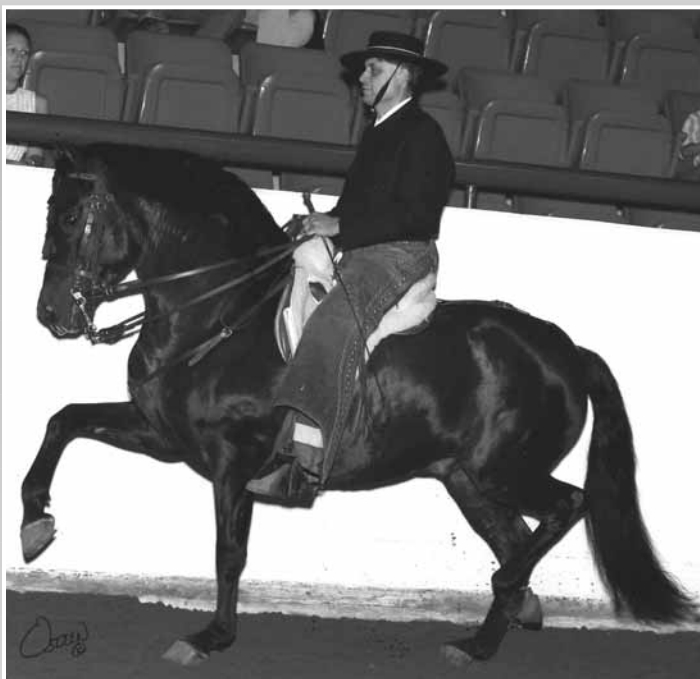

Desperado C

- Hiparco
- Sagres
- Nozelha
- Despierto
- Adalid
- Loendreira I
- Loendreira
- Coral
- Zafiro
- Lucena II
- Amelia
- Legionario III
- Farisa III
- Zoelita

*A Baroque Horse Society and
Renai Horse Registry Foundation Stallion*